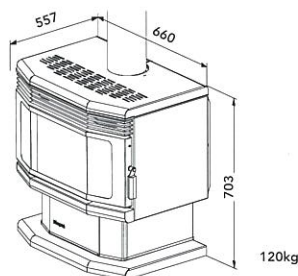

Dimensions

IT'S A FACT Masport Wood Fires use modern technology to be more kind to the environment than open fires. Careful research has allowed us to design fireboxes that burn fuel with extreme efficiency so that less fuel is needed. More importantly, all Masport Wood Fires comply with published guidelines and regulations, including those in the Canterbury region, on low emissions which means less air pollution.